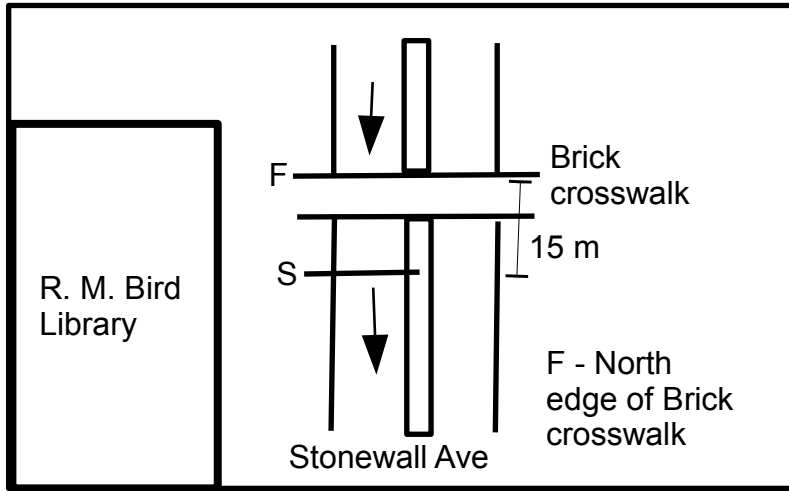

 = Barricades

 = waste receptacle

 = public restroom (student center)

College of Pharmacy 5K Oklahoma City, OK

This course follows the **Shortest Possible Route (SPR)** over the whole roadway except as restricted.

Restriction: For streets with a median, course must follow route as shown on map.

USATF Certification
OK14056KH

 Effective
09-14-14 to 12-31-24

Measured by Ken Hardwick
9/13/2014
Ken@KenHardwick.com

Stonewall Ave

Lottie Ave

Lincoln Blvd

1K
7 m
light pole

sidewalk

Laird Ave

8 m 1216