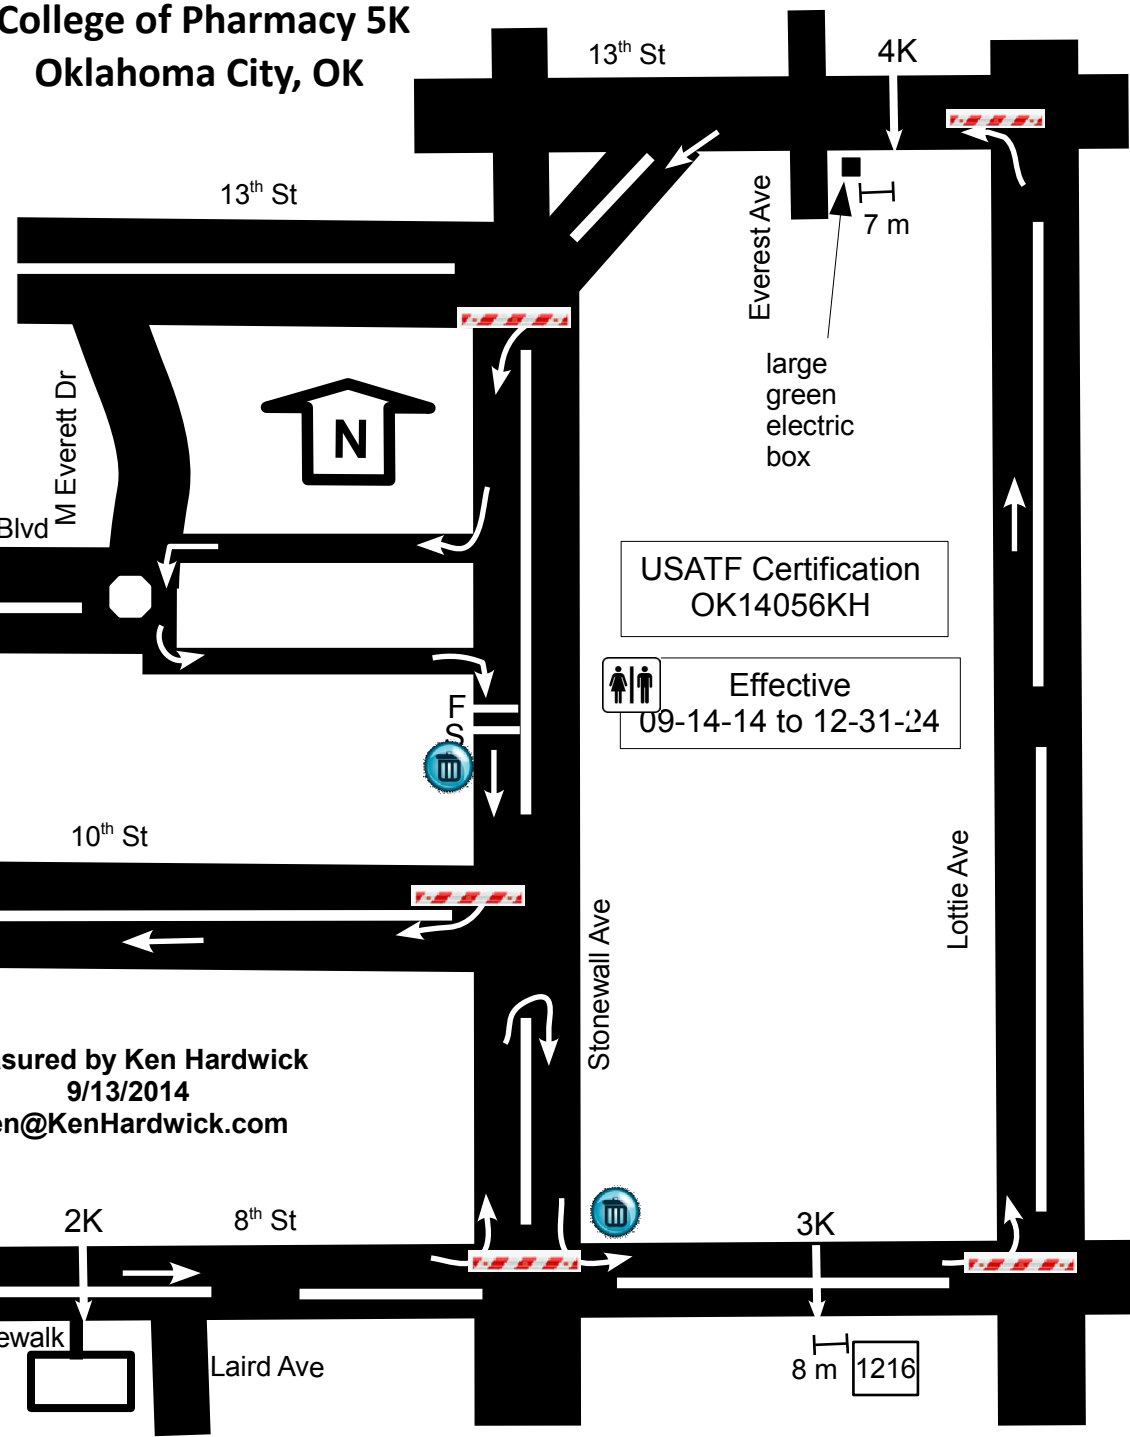

 = Barricades

 = waste receptacle

 = public restroom (student center)

College of Pharmacy 5K Oklahoma City, OK

This course follows the **Shortest Possible Route (SPR)** over the whole roadway except as restricted.

Restriction: For streets with a median, course must follow route as shown on map.

USATF Certification
OK14056KH

 Effective
09-14-14 to 12-31-24

Measured by Ken Hardwick
9/13/2014
Ken@KenHardwick.com

Stonewall Ave

Lottie Ave

Lincoln Blvd

1K
7 m
light pole

sidewalk

Laird Ave

8 m 1216