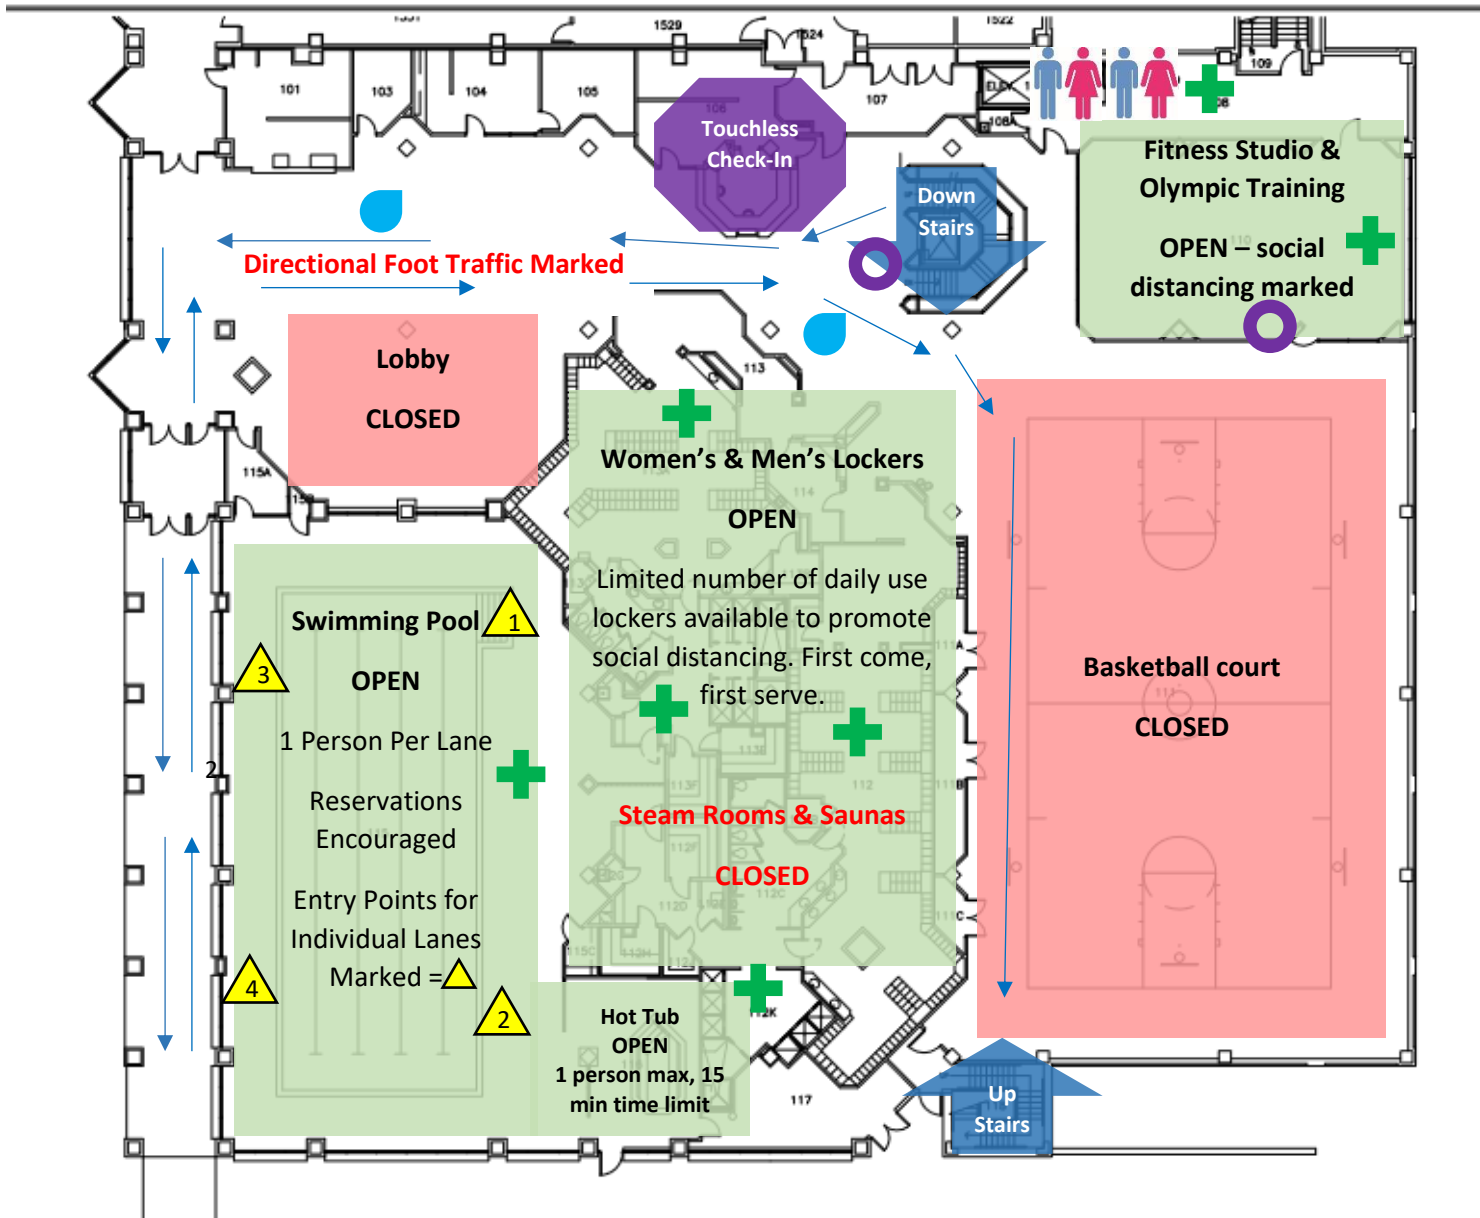

Step 2 Re-Opening Floor Plan – 1st Floor

- + **Cleaning Station Locations** (hand sanitizer, Virex, & paper towels)
- **Hand Sanitizer Station**
- **Cleaning Wipe Station**
- ♂ ♀ **Restroom**

- OPEN
- Fitness Studio
- Olympic Training Room
- Locker Rooms
- Swimming Pool
- CLOSED
- Basketball Court
- Hot Tub
- Steam Rooms/Saunas

- + **Cleaning Station Locations** (hand sanitizer, Virex, & paper towels)
- **Hand Sanitizer Station**
- **Cleaning Wipe Station**
- Restrooms**

OPEN

- Cardio Area
- Machine Weights
- Free Weights

CLOSED

- Fitness Studio
- Racquetball Courts
- Squash Court
- Rock Climbing Wall